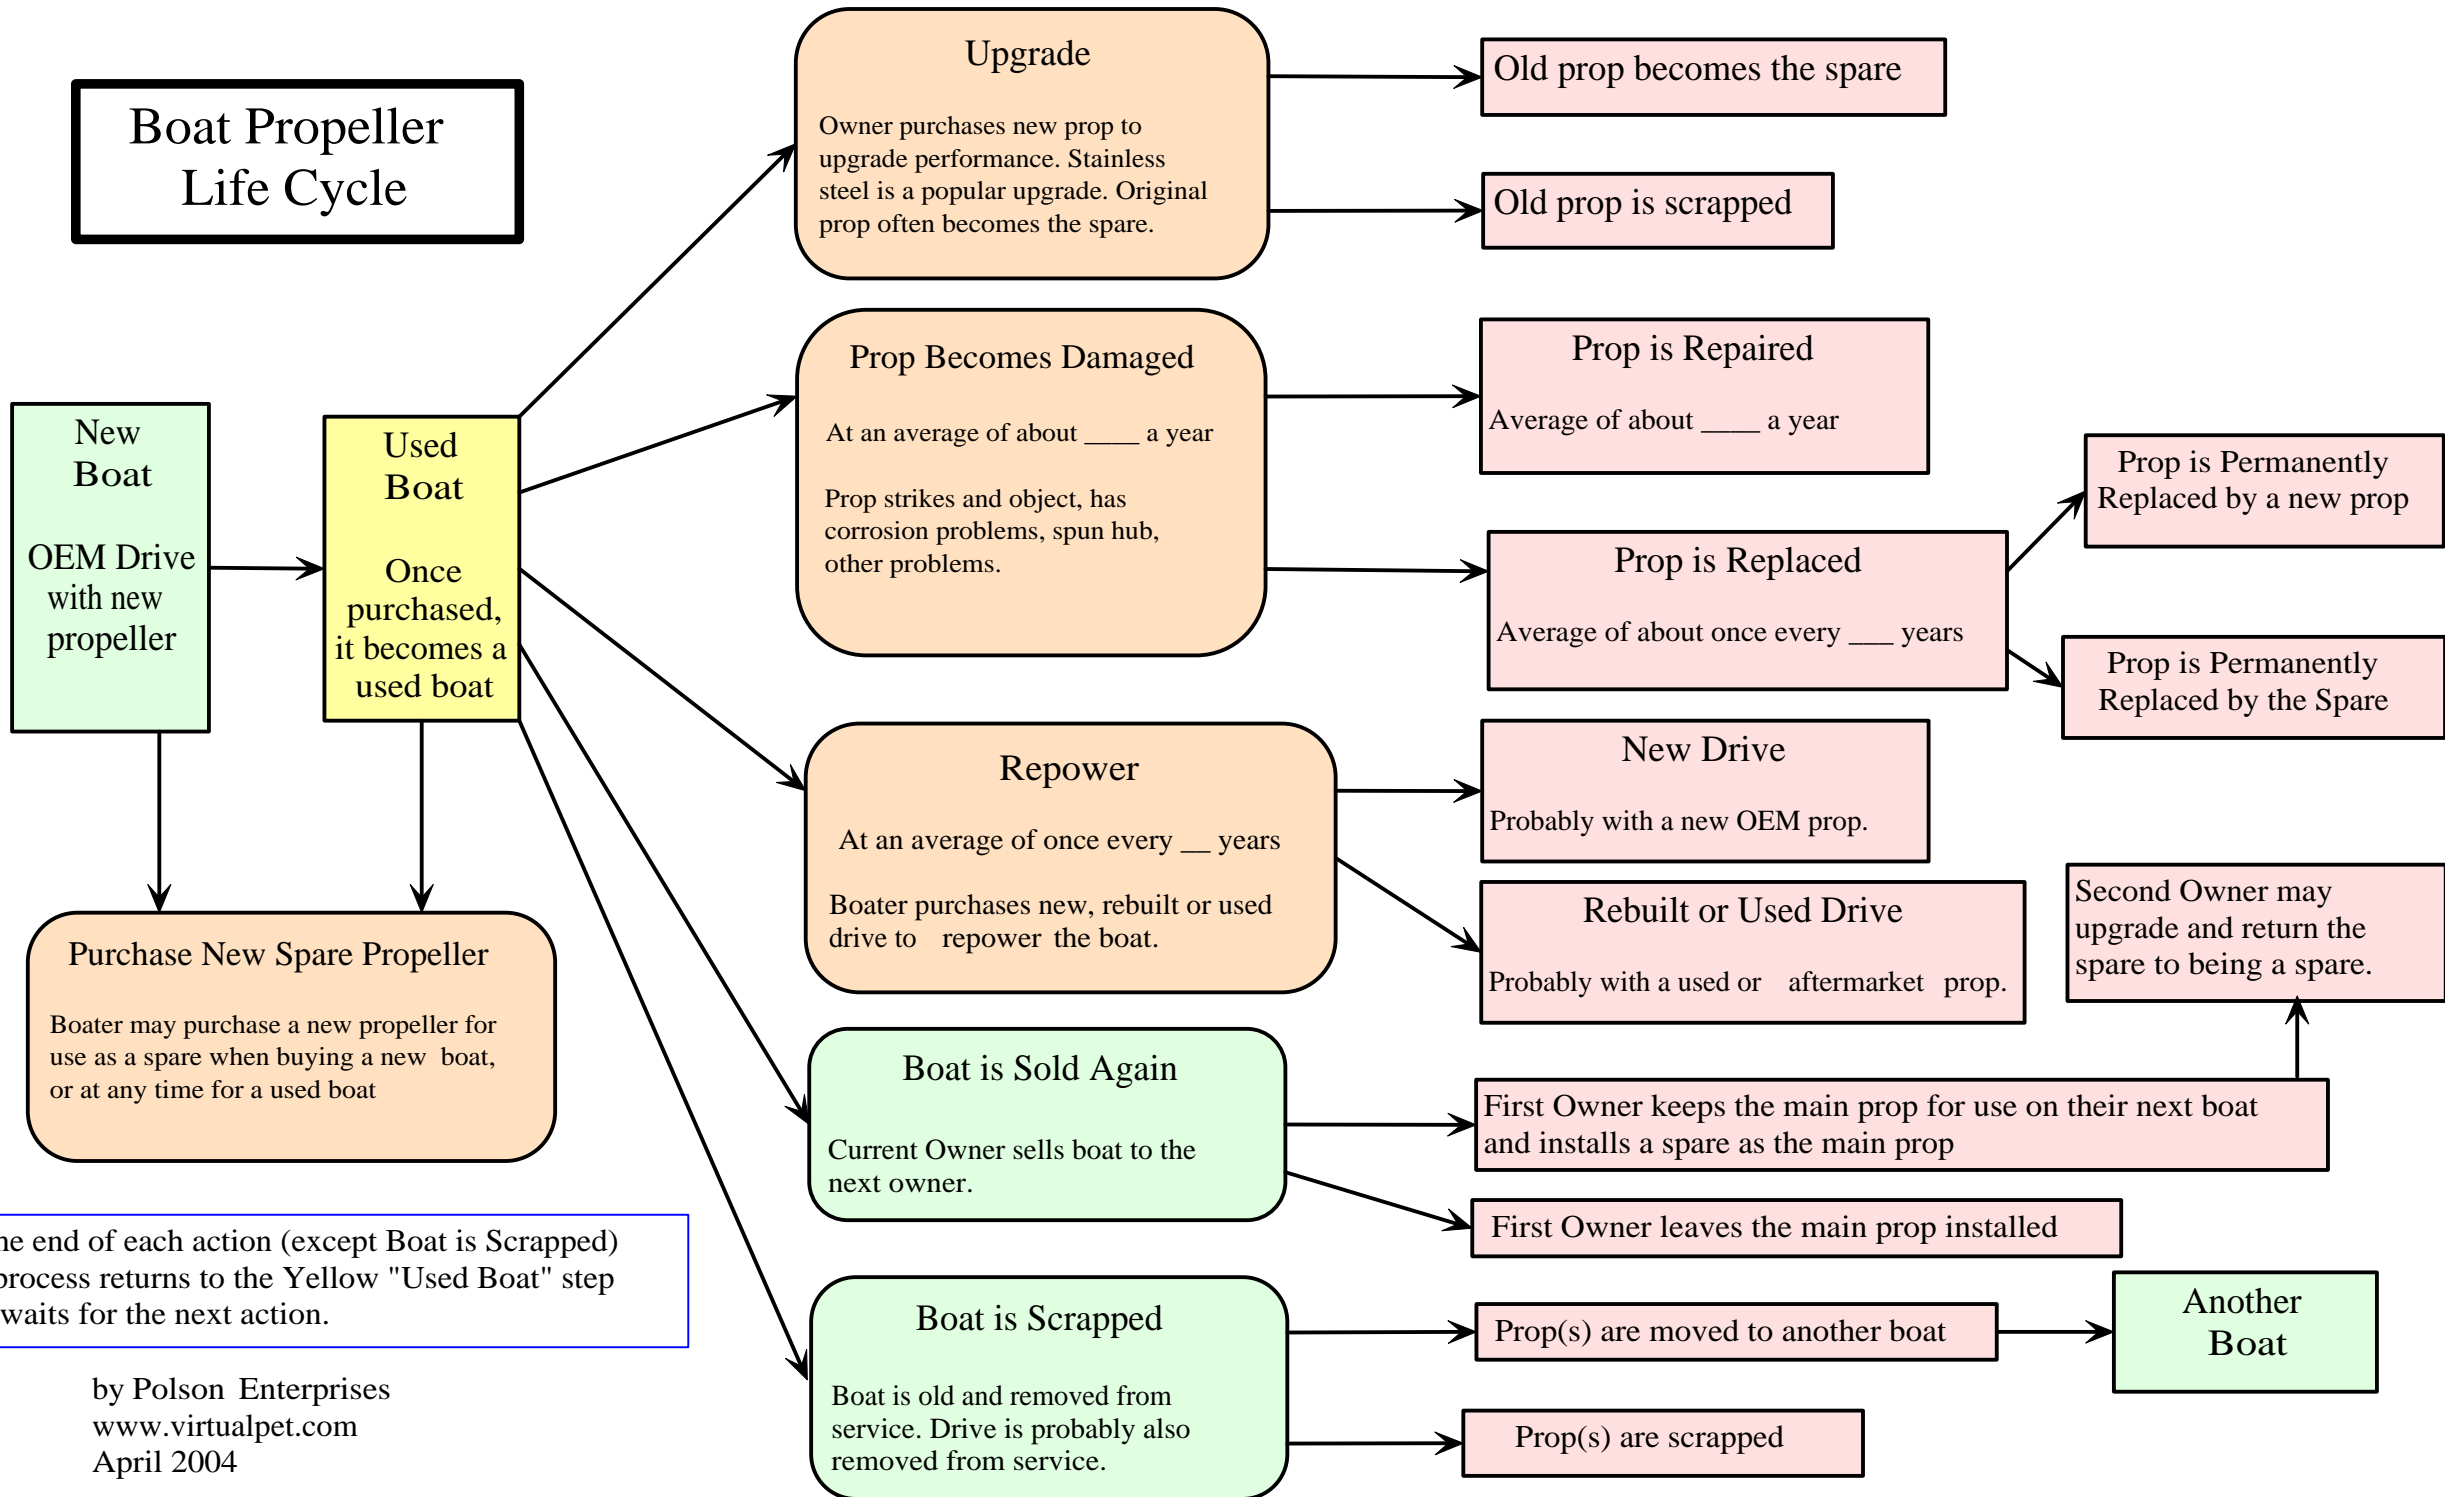

# Boat Propeller Life Cycle

At the end of each action (except Boat is Scrapped) the process returns to the Yellow "Used Boat" step and waits for the next action.